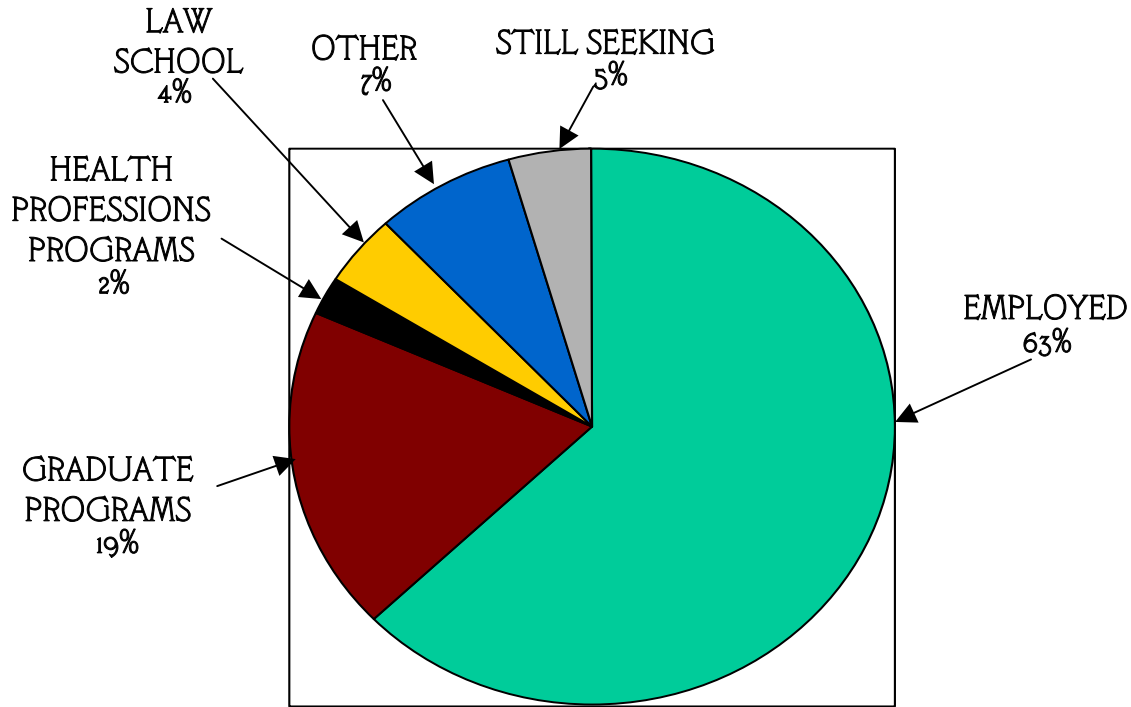

Post Graduate Data

Summary for the Class of 2005

TOTAL RESPONDENTS = 512

NOTE: Placement data for the Class of 2005 is obtained through a survey conducted six months after graduation. Of the 522 bachelor degree recipients, 512 graduates responded to the survey - a 98% survey response.