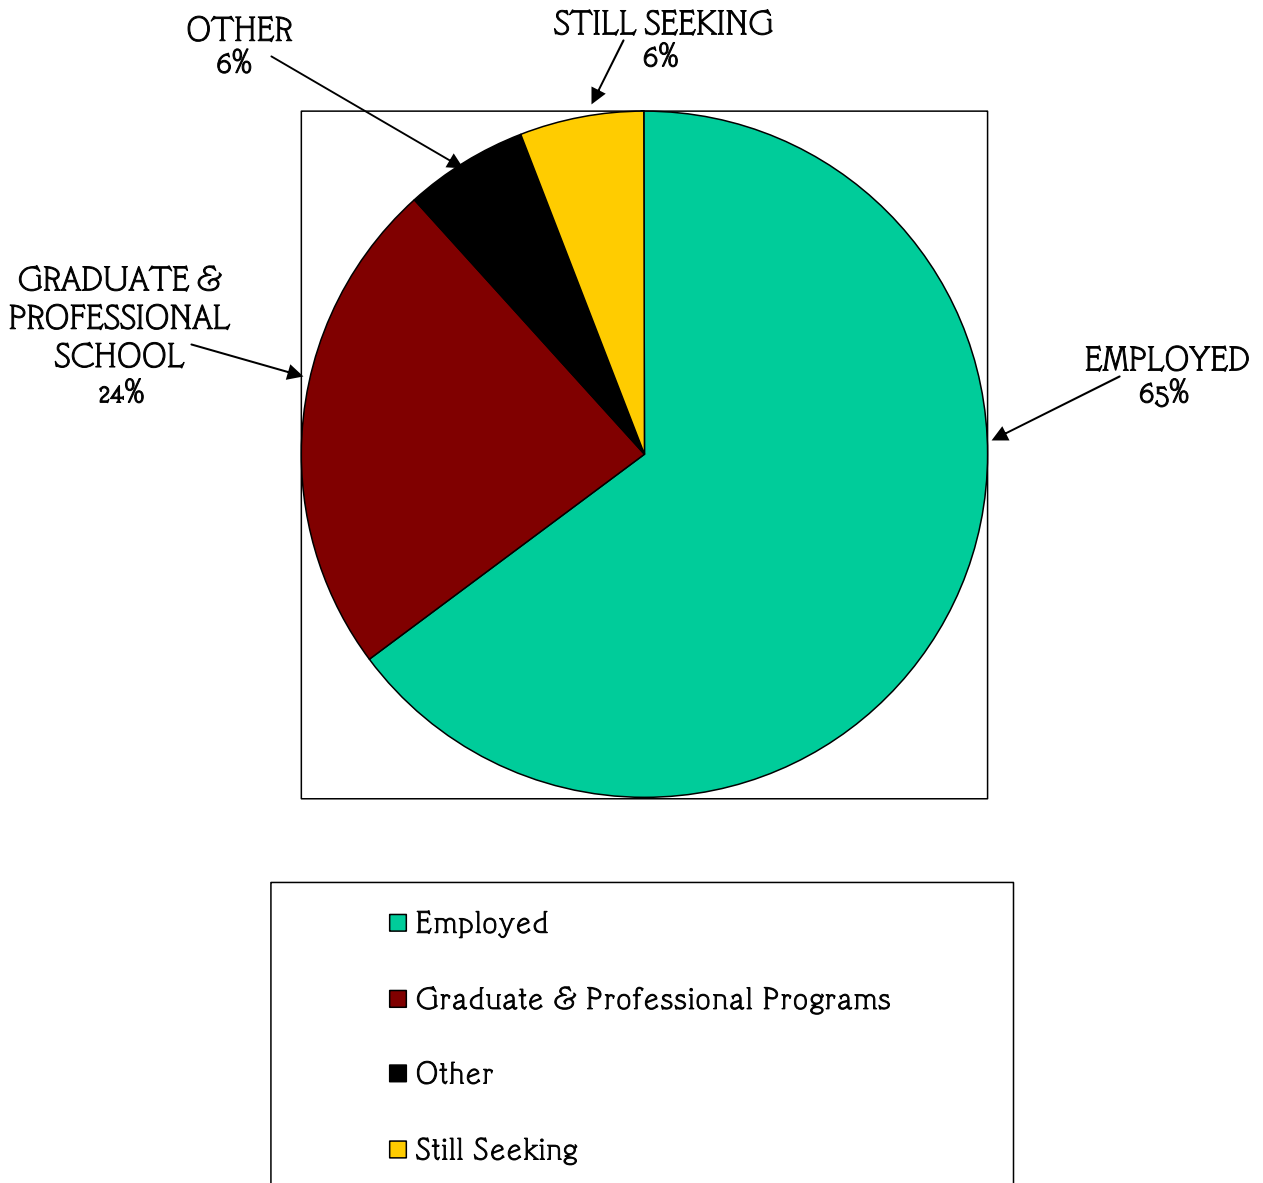

Post Graduate Data Summary for the Class of 2004

TOTAL RESPONDENTS = 527

NOTE: Placement data for the Class of 2004 is obtained through a survey conducted six months after graduation. Of the 539 bachelor degree recipients, 527 graduates responded to the survey - a 98% survey response.